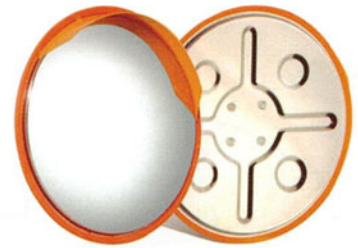

Dimension: 460mm(Dia)  
660mm(Dia)

**Mild Steel Powder Coating Pole For Outdoor Convex Mirror**

For 800mm - 1000mm(Dia) Convex Mirror  
1) Pole Mounted Size : 75mm(Dia) x 2438mm(H)  
2) Pole Underground Size : 75mm(Dia) x 2743mm(H)

For 600mm(Dia) Convex Mirror  
1) Pole Mounted Size : 50mm(Dia) x 2438mm(H)  
2) Pole Underground Size : 50mm(Dia) x 2743mm(H)

OUTDOOR 320

OUTDOOR 490

OUTDOOR 690

OUTDOOR 800

OUTDOOR 1000

Code	Diameter (mm)	Carton Size (mm)	Qty Carton (pc)	Setup Method
OUTDOOR 320	Ø320	365 x 365 x 70	1	Wall / Pole mounted
OUTDOOR 490	Ø490	565 x 565 x 63		
OUTDOOR 690	Ø600	680 x 680 x 175		
OUTDOOR 800	Ø800	905 x 895 x 128		
OUTDOOR 1000	Ø1000	1105 x 1095 x 128		Pole mounted