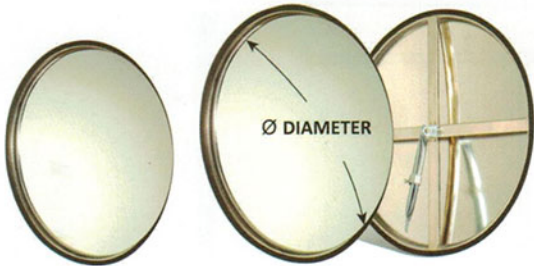

INDOOR 600

INDOOR 490