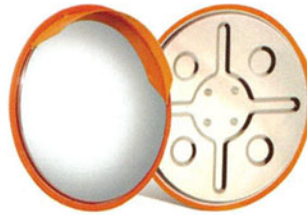

Dimension: 460mm(Dia)  
660mm(Dia)

**Mild Steel Powder Coating Pole For Outdoor Convex Mirror**

For 800mm - 1000mm(Dia) Convex Mirror  
1) Pole Mounted Size : 75mm(Dia) x 2438mm(H)  
2) Pole Underground Size : 75mm(Dia) x 2743mm(H)

For 600mm(Dia) Convex Mirror  
1) Pole Mounted Size : 50mm(Dia) x 2438mm(H)  
2) Pole Underground Size : 50mm(Dia) x 2743mm(H)

OUTDOOR 320

OUTDOOR 490

OUTDOOR 690

OUTDOOR 800

OUTDOOR 1000

Code	Diameter (mm)	Carton Size (mm)	Qty Carton (pc)	Setup Method
OUTDOOR 320	Ø320	365 x 365 x 70	1	Wall / Pole mounted
OUTDOOR 490	Ø490	565 x 565 x 63		
OUTDOOR 690	Ø600	680 x 680 x 175		
OUTDOOR 800	Ø800	905 x 895 x 128		
OUTDOOR 1000	Ø1000	1105 x 1095 x 128		Pole mounted