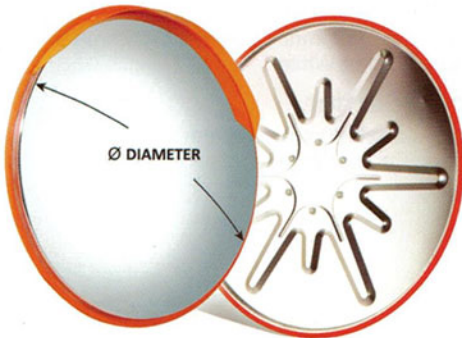

Radius (mm)

**Indoor Convex Mirror without Cap (Wall Mounted)**

Dimension: 300mm(Dia)  
600mm(Dia)

**Outdoor Convex Mirror with Cap (Pole Mounted)**

Dimension: 600mm(Dia)  
800mm(Dia)  
1000mm(Dia)

**Dome Convex Mirror 360° Degree**

Dimension: 460mm(Dia)  
660mm(Dia)

**Mild Steel Powder Coating Pole For Outdoor Convex Mirror**

For 800mm - 1000mm(Dia) Convex Mirror  
1) Pole Mounted Size : 75mm(Dia) x 2438mm(H)  
2) Pole Underground Size : 75mm(Dia) x 2743mm(H)

For 600mm(Dia) Convex Mirror  
1) Pole Mounted Size : 50mm(Dia) x 2438mm(H)  
2) Pole Underground Size : 50mm(Dia) x 2743mm(H)

OUTDOOR 320

OUTDOOR 490

OUTDOOR 690

OUTDOOR 800

OUTDOOR 1000

Code	Diameter (mm)	Carton Size (mm)	Qty Carton (pc)	Setup Method
OUTDOOR 320	Ø320	365 x 365 x 70	1	Wall / Pole mounted
OUTDOOR 490	Ø490	565 x 565 x 63		
OUTDOOR 690	Ø600	680 x 680 x 175		
OUTDOOR 800	Ø800	905 x 895 x 128		
OUTDOOR 1000	Ø1000	1105 x 1095 x 128		Pole mounted

For Pole Diameter: Ø50mm

Bracket outdoor 320  
Bracket outdoor 490

For Pole Diameter: Ø75mm

Bracket outdoor 800

Bracket outdoor 1000

OUTDOOR 2030

OUTDOOR 3546

OUTDOOR 4560