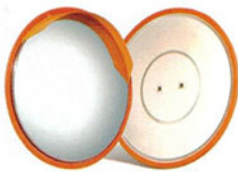

Radius (mm)

**Indoor Convex Mirror without Cap (Wall Mounted)**

Dimension: 300mm(Dia)  
600mm(Dia)

**Outdoor Convex Mirror with Cap (Pole Mounted)**

Dimension: 600mm(Dia)  
800mm(Dia)  
1000mm(Dia)

**Dome Convex Mirror 360° Degree**

Dimension: 460mm(Dia)  
660mm(Dia)

**Mild Steel Powder Coating Pole For Outdoor Convex Mirror**

For 800mm - 1000mm(Dia) Convex Mirror  
1) Pole Mounted Size : 75mm(Dia) x 2438mm(H)  
2) Pole Underground Size : 75mm(Dia) x 2743mm(H)

For 600mm(Dia) Convex Mirror  
1) Pole Mounted Size : 50mm(Dia) x 2438mm(H)  
2) Pole Underground Size : 50mm(Dia) x 2743mm(H)

OUTDOOR 320

OUTDOOR 490

OUTDOOR 690

OUTDOOR 800

OUTDOOR 1000

Code	Diameter (mm)	Carton Size (mm)	Qty Carton (pc)	Setup Method
OUTDOOR 320	Ø320	365 x 365 x 70	1	Wall / Pole mounted
OUTDOOR 490	Ø490	565 x 565 x 63		
OUTDOOR 690	Ø600	680 x 680 x 175		
OUTDOOR 800	Ø800	905 x 895 x 128		
OUTDOOR 1000	Ø1000	1105 x 1095 x 128		Pole mounted