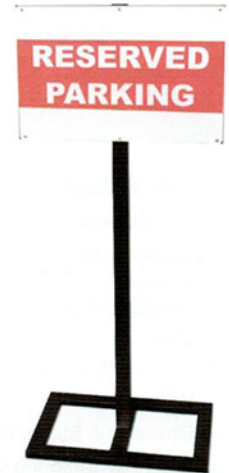

**BP 40**

Height: 1000mm  
Base Size: 490mm x 490mm  
**Reflective Sticker**  
Option: Chain Holder

**Metal Bollard (Large)**

Size : 170mm(Dia) x 830mm(H)  
Base Size : 300mm x 300mm  
Option: with or without hook

**Collapsible Parking Pole**

Pole: 75mm(Dia)  
Bottom Plate: 150mm(W) x 150mm(D)  
Total Height: 800mm  
Features: with Locking Bracket

**Corner Guard**

Size : 800mm(H) x 10mm thick  
Size : 1000mm(H) x 10mm thick

**Adapta Cone**

Size : 505mm(W) x 505mm(D)  
x 1020mm(H)

**Wheel Lock (Large)**

Colour: Yellow  
Features: 17" and above  
Wheel Base

**Wheel Lock (Small)**

Colour: Yellow  
Features: Up to 16" Wheel Base

**No Parking Stand**

Size : 460mm(W) x 300mm(D)  
x 1130mm(H)  
Board Size: 460mm(Dia)

**Reserved Parking Stand**

Size : 490mm(W) x 310mm(D)  
x 1135mm(H)  
Board Size : 490mm(W) x 320mm(H)