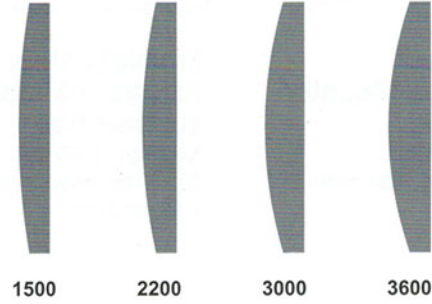

**A-Standing Caution Sign**

Wording: Cleaning in Progress  
Caution Wet Floor  
Work in Progress

INDOOR 490

INDOOR 600

Bracket indoor 490 & 600

Code	Diameter (mm)	Carton Size (mm)	Qty Carton (pc)	Setup Method
INDOOR 490	Ø490	525 x 525 x 110	1	Wall mounted
INDOOR 600	Ø600	675 x 675 x 117		

Radius (mm)

**Indoor Convex Mirror without Cap (Wall Mounted)**

Dimension: 300mm(Dia)  
600mm(Dia)

**Outdoor Convex Mirror with Cap (Pole Mounted)**

Dimension: 600mm(Dia)  
800mm(Dia)  
1000mm(Dia)

**Dome Convex Mirror 360° Degree**

Dimension: 460mm(Dia)  
660mm(Dia)

**Mild Steel Powder Coating Pole For Outdoor Convex Mirror**

For 800mm - 1000mm(Dia) Convex Mirror  
1) Pole Mounted Size : 75mm(Dia) x 2438mm(H)  
2) Pole Underground Size : 75mm(Dia) x 2743mm(H)

For 600mm(Dia) Convex Mirror  
1) Pole Mounted Size : 50mm(Dia) x 2438mm(H)  
2) Pole Underground Size : 50mm(Dia) x 2743mm(H)

OUTDOOR 320

OUTDOOR 490

OUTDOOR 690

OUTDOOR 800

OUTDOOR 1000

Code	Diameter (mm)	Carton Size (mm)	Qty Carton (pc)	Setup Method
OUTDOOR 320	Ø320	365 x 365 x 70	1	Wall / Pole mounted
OUTDOOR 490	Ø490	565 x 565 x 63		
OUTDOOR 690	Ø600	680 x 680 x 175		
OUTDOOR 800	Ø800	905 x 895 x 128		
OUTDOOR 1000	Ø1000	1105 x 1095 x 128		Pole mounted