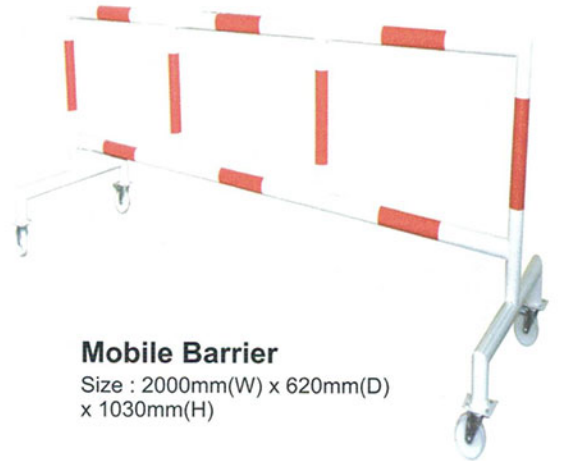

**Retractable Cone Bar**

Standard Length : 1170mm  
Maximum Length : 2150mm

**Hoarding Board**

Dimension: 1190mm x 70mm x 1165mm(H)  
Colour: Red or White

**Road Barrier**

Dimension: 1180mm x 400mm x 800mm(H)  
Colour: Red or White

**Rubber Speed Hump**

Size : 1000mm(W) x 350mm(D) x 50mm(H)  
End Piece Size : 175mm(W) x 350mm(D) x 50mm(H)

**Wheel Stopper**

Dimension: 500mm(W) x 160mm(D)  
x 100mm(H)

**Road Safety Mannequin**

**Mobile Barrier**

**Adapta Cone**

Size : 505mm(W) x 505mm(D)  
x 1020mm(H)

**Wheel Lock (Large)**

Colour: Yellow  
Features: 17" and above  
Wheel Base

**Wheel Lock (Small)**

Colour: Yellow  
Features: Up to 16" Wheel Base

**No Parking Stand**